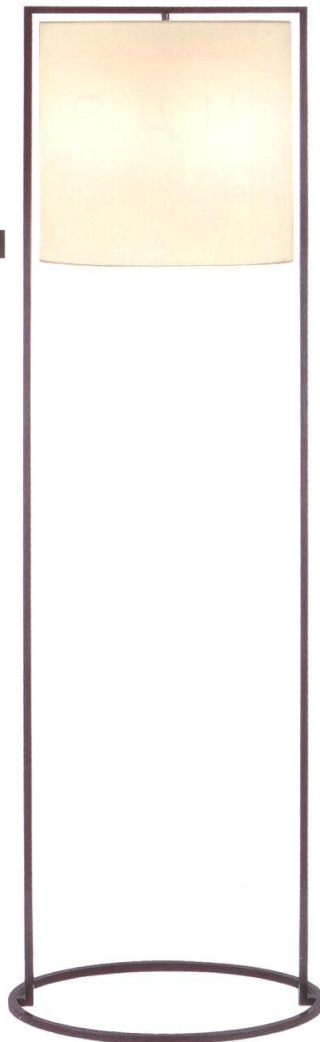

058

01

02

03

04

06

05

- 01 люстра, disc pendant, *alison berger*. in stock program
- 02 бра, bronze column, *holly hunt studio*. in stock program
- 03 люстра, vergil's lantern, *solis betancourt*. in stock program
- 04 настольная лампа, tapered, *holly hunt studio*. in stock program
- 05 бра, crystal sphere, *alison berger*. in stock program
- 06 бра, paris, *holly hunt studio*. in stock program

7
VERANDA
SEVEN

07

08

09

10

11

12

07 люстра, scripted crystal chandelier, alison berger

08 люстра, altar hanging light, kevin reilly

09 бра, klos, kevin reilly. in stock program

10 торшер, steeman, kevin reilly. in stock program

11 бра, timmeren, kevin reilly. in stock program

12 бра, lens sconce, alison berger. in stock program