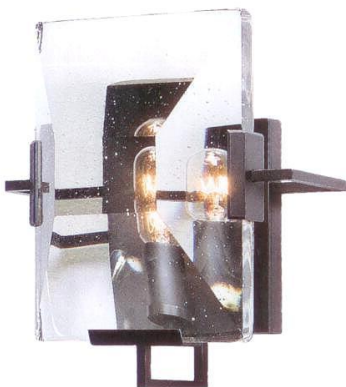

7
VERANDA
SEVEN

07

08

09

10

11

12

07 люстра, scripted crystal chandelier, alison berger

08 люстра, altar hanging light, kevin reilly

09 бра, klos, kevin reilly. in stock program

10 торшер, steeman, kevin reilly. in stock program

11 бра, timmeren, kevin reilly. in stock program

12 бра, lens sconce, alison berger. in stock program