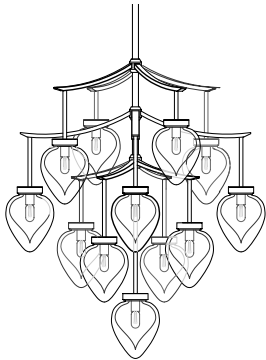

HOLLY HUNT LIGHTING FROM ALISON BERGER GLASSWORKS

CHANDELIER

CHAMBER CHANDELIER (CONTINUED)

SIZE 5

DIMENSIONS: 24W x 31H
PENDANTS: 13 pendants
BULB: 13 x 25 watt maximum T8 candelabra bulb
DROP: Standard Drop from 32" to 103"