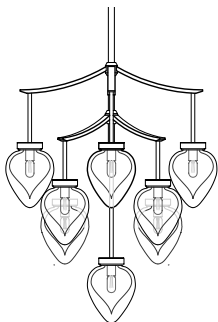

SIZE 4

DIMENSIONS: 19W x 27H
PENDANTS: 9 pendants
BULB: 9 x 25 watt maximum T8 candelabra bulb
DROP: Standard Drop from 28" to 99"