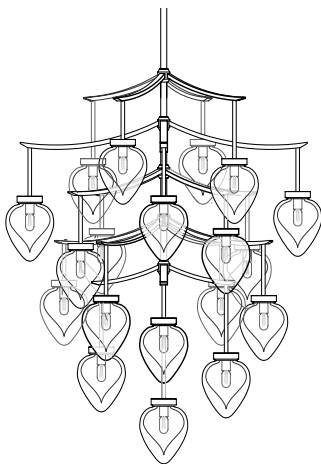

## CHANDELIER

### CHAMBER CHANDELIER (CONTINUED)

---

#### SIZE 5

DIMENSIONS: 24W x 31H  
PENDANTS: 13 pendants  
BULB: 13 x 25 watt maximum T8 candelabra bulb  
DROP: Standard Drop from 32" to 103"

#### SIZE 6

DIMENSIONS: 26W x 37H  
PENDANTS: 17 pendants  
BULB: 17 x 25 watt maximum T8 candelabra bulb  
DROP: Standard Drop from 38" to 109"