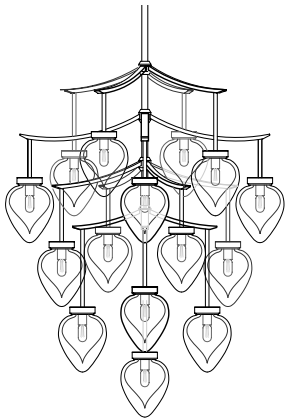

### SIZE 4

DIMENSIONS: 19W x 27H  
PENDANTS: 9 pendants  
BULB: 9 x 25 watt maximum T8 candelabra bulb  
DROP: Standard Drop from 28" to 99"

## CHANDELIER

### CHAMBER CHANDELIER (CONTINUED)

---

#### SIZE 5

DIMENSIONS: 24W x 31H  
PENDANTS: 13 pendants  
BULB: 13 x 25 watt maximum T8 candelabra bulb  
DROP: Standard Drop from 32" to 103"