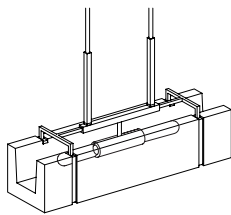

TROUGH LIGHT

TRO-HL