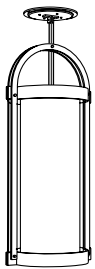

AUREOLE SCONCE ARLØ-SCN

DIMENSIONS: 4.5W x 7D x 18.5H
 Shade: 4 Diameter x 4H
 FINISHES: Bronze Patina
 SHADE: Bronze Patina Shade: left or right (specify)
 White Frosted Glass Shade
 FINISHES: Polished Nickel
 SHADE: Polished Nickel Shade: left or right (specify)
 White Frosted Glass Shade
 BULB: 60 watt maximum candelabra bulb (Globe 16 ½)
 CERTIFICATION: U.L. listed
 STOCK: IN STOCK PROGRAM

HOLLY HUNT LIGHTING SOLIS BETANCOURT DESIGN

HANGING LAMPS

NIMBUS PENDANT

NBØ-HL

SIZE 1

DIMENSIONS: 6.5 Diameter x 12H
FINISHES: Bronze Patina
SHADE: Frosted Glass Cylinder included
STEM: 36" stem (MAY BE CUT ON SITE)
72" stem (MAY BE CUT ON SITE)
FINISHES: Polished Nickel
STEM: 36" stem (MAY BE CUT ON SITE)
72" stem (MAY BE CUT ON SITE)
BULB: 75 watt maximum

SIZE 2

DIMENSIONS: 4.5 Diameter x 8H
FINISHES: Bronze Patina
SHADE: Frosted Glass Cylinder included
STEM: 36" stem (MAY BE CUT ON SITE)
72" stem (MAY BE CUT ON SITE)
FINISHES: Polished Nickel
STEM: 36" stem (MAY BE CUT ON SITE)
72" stem (MAY BE CUT ON SITE)
BULB: 60 watt maximum candelabra bulb (globe G16½)

SIZE 3

DIMENSIONS: 11.5 Diameter x 18H
FINISHES: Bronze Patina
SHADE: Specify: Frosted Glass Cylinder or Clear Glass Cylinder
(Cylinder priced separately, mesh screen included)
STEM: 36" stem (MAY BE CUT ON SITE)
72" stem (MAY BE CUT ON SITE)
FINISHES: Polished Nickel
SHADE: Specify: Frosted Glass Cylinder or Clear Glass Cylinder
(Cylinder priced separately, mesh screen included)
STEM: 36" stem (MAY BE CUT ON SITE)
72" stem (MAY BE CUT ON SITE)
BULB: 3 x 60 watt maximum