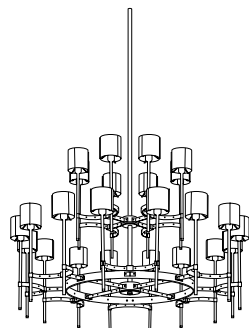

HOLLY HUNT LIGHTING SOLIS BETANCOURT DESIGN

HANGING LAMPS

AUREOLE CHANDELIER

ARL2-CHN

DOUBLE AUREOLE SMALL ROUND

DIMENSIONS: 28.5 Diameter x 18H
DESCRIPTION: 8 shades (8 bulbs)
FINISHES: Bronze Patina or Medium Bronze Patina
Golden Bronze Patina
Polished Nickel

DOUBLE AUREOLE LARGE ROUND

DIMENSIONS: 46.5 Diameter x 18H
DESCRIPTION: 16 shades (16 bulbs)
FINISHES: Bronze Patina or Medium Bronze Patina
Golden Bronze Patina
Polished Nickel

DOUBLE AUREOLE 2 TIER CHANDELIER

DIMENSIONS: 46.5 Diameter x 32H
DESCRIPTION: 24 shades (24 bulbs)
FINISHES: Bronze Patina or Medium Bronze Patina
Golden Bronze Patina
Polished Nickel

DOUBLE AUREOLE RECTANGLE CHANDELIER I

DIMENSIONS: 66.75W x 23D x 18H
DESCRIPTION: 16 shades (16 bulbs)
FINISHES: Bronze Patina or Medium Bronze Patina
Golden Bronze Patina
Polished Nickel

DOUBLE AUREOLE RECTANGLE CHANDELIER II

DIMENSIONS: 71W x 21D x 18H
DESCRIPTION: 16 shades (16 bulbs)
FINISHES: Bronze Patina or Medium Bronze Patina
Golden Bronze Patina
Polished Nickel

BULB: 60 watt maximum candelabra bulb (Globe 16 ½)
DROP: Standard to 72" OAD
Overall drop must be specified
For overall drops over 72", please call for a quote.

CERTIFICATION: U.L. listed

NOTES: Must specify left or right metal shade or white frosted glass shade when ordering
Standard configuration is with one right and one left facing metal shade per unit.

**Custom bracket upcharge for sloped ceiling.
Please call for a quote and specify slope of ceiling.**