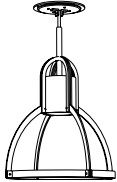

APOLLO SCONCE APØ-SCN

DIMENSIONS: 9W x 4D x 10.5H
 Shade: 9W x 3D x 7.5H
 FINISHES: Bronze Patina
 SHADE: Opaque plexi with bronze wire mesh
 FINISHES: Polished Nickel
 SHADE: Opaque plexi with polished nickel wire mesh
 BULB: 60 watt maximum (tubular bulb/T10)
 CERTIFICATION: U.L. listed
 STOCK: IN STOCK PROGRAM

VERGIL'S LANTERN SCONCE

VLØ-SCN

SIZE 1
 DIMENSIONS: 8.5 Diameter x 22.5H
 FINISHES: Bronze Patina
 SHADE: Etched Glass cylinder
 White Frosted Glass cylinder (SPECIAL ORDER ONLY)
 BULB: 75 watt maximum bulb (tubular bulb/T10)

CERTIFICATION: U.L. listed

NOTES: Must specify left or right metal shade or white frosted glass shade when ordering
Standard configuration is with one right and one left facing metal shade per unit.

**Custom bracket upcharge for sloped ceiling.
Please call for a quote and specify slope of ceiling.**

HOLLY HUNT LIGHTING SOLIS BETANCOURT DESIGN

HANGING LAMPS

CORONA PENDANT CORØ-HL

DIMENSIONS: 11.5 Diameter x 12H
FINISHES: Bronze Patina
STEM: 36" stem (MAY BE CUT ON SITE)
72" stem (MAY BE CUT ON SITE)
FINISHES: Polished Nickel
STEM: 36" stem (MAY BE CUT ON SITE)
72" stem (MAY BE CUT ON SITE)
SHADE: Glass Diffuser
BULB: 100 watt maximum (reflector bulb/R20)
CERTIFICATION: U.L. listed
STOCK: IN STOCK PROGRAM
NOTES: Custom bracket upcharge for sloped ceiling.
Must specify slope of ceiling.