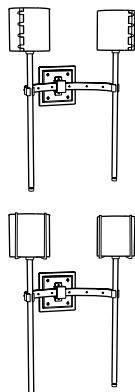

BULB: 150 watt maximum

CERTIFICATION: U.L. listed

STOCK: IN STOCK PROGRAM

HOLLY HUNT LIGHTING SOLIS BETANCOURT DESIGN

SCONCES

AMBASSADOR SCONCE ASØ-SCN

DIMENSIONS: 5W x 5D x 19.5H
 FINISHES: Bronze Patina
 SHADE: Glass cylinder - specify: White, Smoke or Etched
 BULB: 75 watt maximum (tubular bulb/T10)
 CERTIFICATION: U.L. listed
 STOCK: IN STOCK IN LIMITED QUANTITIES

APOLLO SCONCE APØ-SCN

DIMENSIONS: 9W x 4D x 10.5H
 Shade: 9W x 3D x 7.5H
 FINISHES: Bronze Patina
 SHADE: Opaque plexi with bronze wire mesh
 FINISHES: Polished Nickel
 SHADE: Opaque plexi with polished nickel wire mesh
 BULB: 60 watt maximum (tubular bulb/T10)
 CERTIFICATION: U.L. listed
 STOCK: IN STOCK PROGRAM

AUREOLE SCONCE ARLØ-SCN

DIMENSIONS: 4.5W x 7D x 18.5H
 Shade: 4 Diameter x 4H
 FINISHES: Bronze Patina
 SHADE: Bronze Patina Shade: left or right (specify)
 White Frosted Glass Shade
 FINISHES: Polished Nickel
 SHADE: Polished Nickel Shade: left or right (specify)
 White Frosted Glass Shade
 BULB: 60 watt maximum candelabra bulb (Globe 16 ½)
 CERTIFICATION: U.L. listed
 STOCK: IN STOCK PROGRAM

AUREOLE DOUBLE ARM SCONCE ARL2-SCN

DIMENSIONS: 13.5W x 7D x 18.5H
 Shade: 4 Diameter x 4H
 FINISHES: Bronze Patina
 SHADE: Bronze Patina Shade: left or right (specify)
 White Frosted Glass Shade
 FINISHES: Polished Nickel
 SHADE: Polished Nickel Shade: left or right (specify)
 White Frosted Glass Shade
 BULB: 60 watt maximum candelabra bulb (Globe 16 ½)
 CERTIFICATION: U.L. listed
 STOCK: IN STOCK PROGRAM
 NOTES: Standard configuration is with one right and one left facing metal shade.