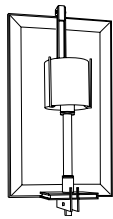

HOLLY HUNT LIGHTING SOLIS BETANCOURT DESIGN

SCONCES

EMERALD SCONCE

EMØ-SCN