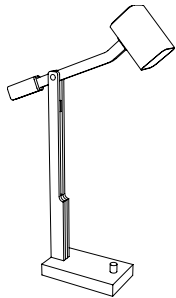

BULB: 75 watt maximum bulb

STOCK: IN STOCK PROGRAM

BRONZE COLUMN TABLE LAMP BRZØ-TL

DIMENSIONS: 12.75 Diameter x 27H measurement with shade
Shade: 12.5 Diameter x 9.5H

FINISHES: Bronze Patina

SHADE: Aquarelle shade
Silk Shade (SPECIAL ORDER ONLY)

BULB: 150 watt maximum bulb

DESCRIPTION: Dimmer switch on cord

CERTIFICATION: U.L. listed

STOCK: IN STOCK PROGRAM

HOLLY HUNT STUDIO

TABLE LAMPS

MARLOWE TABLE LAMP MLW-TL

DIMENSIONS: 18W x 9D x 31.5H measurement with shade
Shade: 18W x 9D at base x 13H

DIMENSIONS: 16.5W x 4D x 26H when arm is fully extended

FINISHES: Medium Bronze
Golden Bronze
Polished Nickel

BULB: LED

STOCK: IN STOCK PROGRAM

NOTES: Dimmer switch on base

PARIS II TABLE LAMP PR2-TL

DIMENSIONS: 9W x 9D x 26.25H measurement with shade
Shade: 9W x 9D at base x 10H

FINISHES: Antique Bronze
Polished Nickel

SHADE: Aquarelle shade
Silk Shade (SPECIAL ORDER ONLY)

BULB: 60 Watt maximum bulb

CERTIFICATION: U.L. listed

STOCK: IN STOCK PROGRAM

SUMMIT TABLE LAMP SMT-TL

DIMENSIONS: 13.5 Diameter x 23.25H measurement with shade
Shade: 13.5 Diameter x 9.5H