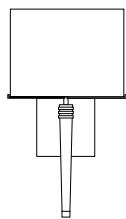

HOLLY HUNT STUDIO

SCONCES

RING SCONCE

RNGØ-SCN