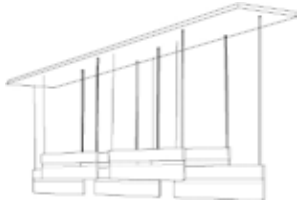

HOLLY HUNT STUDIO

HANGING LAMPS

EDGE CHANDELIER EXT-CHN

DESCRIPTION: Etched cast acrylic
BULB: LED
DROP: Standard drop from 15.25" to 144"
Overall drop must be specified
For overall drops over 144", please call for a quote.

DIMENSIONS: 5W x 36L
DESCRIPTION: Single Light Bar
FINISHES: Polished Nickel
Medium Bronze Patina

DIMENSIONS: 18W x 36L
DESCRIPTION: 3 Light Bars
FINISHES: Polished Nickel
Medium Bronze Patina

DIMENSIONS: 18W x 72L
DESCRIPTION: 5 Light Bars
FINISHES: Polished Nickel
Medium Bronze Patina

DIMENSIONS: 18W x 108L
DESCRIPTION: 7 Light Bars
FINISHES: Polished Nickel
Medium Bronze Patina

DIMENSIONS: 18W x 108L
DESCRIPTION: 9 Light Bars
FINISHES: Polished Nickel
Medium Bronze Patina

DIMENSIONS: 36W x 70L
DESCRIPTION: 12 Light Bars
FINISHES: Polished Nickel
Medium Bronze Patina