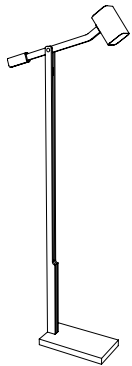

BULB: 75 watt maximum bulb

STOCK: IN STOCK PROGRAM

BRONZE COLUMN TABLE LAMP BRZØ-TL

DIMENSIONS: 12.75 Diameter x 27H measurement with shade
Shade: 12.5 Diameter x 9.5H

FINISHES: Bronze Patina

SHADE: Aquarelle shade
Silk Shade (SPECIAL ORDER ONLY)

DIMENSIONS: 20 Diameter x 64.5H measurement with shade
Shade: 20 Diameter at base x 15.25H

FINISHES: Bronze Patina
Golden Bronze Patina
Polished Nickel

SHADE: Aquarelle Shade
Silk Shade (SPECIAL ORDER)

BULB: 150 watt maximum

STOCK: IN STOCK PROGRAM

NOTES: High/Low/Off Switch at light source

HOLLY HUNT STUDIO

FLOOR LAMPS

BRONZE COLUMN FLOOR LAMP

BRZØ-FL

DIMENSIONS: 22.25 Diameter x 66H measurement with shade
Shade: 22.25 Diameter x 14H

DIMENSIONS: 19.25W x 6D x 53.5H when arm is fully extended

FINISHES: Medium Bronze
Golden Bronze
Polished Nickel

BULB: LED

STOCK: IN STOCK PROGRAM

NOTES: Dimmer switch on body

PARIS FLOOR LAMP

PRØ-FL

DIMENSIONS: 11.75W x 11.75D x 57H measurement with shade
Shade: 9W x 10D at base x 10.75H