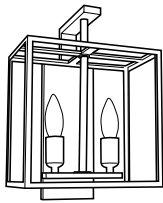

ELEVATION SCONCE

ELV-SCN

SIZE 1
DIMENSIONS: 5.25W x 4D x 18H measurement with shade
Shade: 5.75W x 3.75D x 12H
FINISHES: Bronze Patina
Golden Bronze Patina
Polished Nickel
SHADE: Aquarelle Shade
Silk Shade (SPECIAL ORDER)
2 x 60 watt maximum candelabra bulb
CERTIFICATION: U.L. Listed
STOCK: IN STOCK PROGRAM

LONDON SCONCE

LNØ-SCN

DIMENSIONS: 9.5W x 6D x 13.5H
FINISHES: Bronze Patina
Bronza Patina — EXTERIOR VERSION
BULB: 2 x 60 watt maximum candelabra bulbs
CERTIFICATION: U.L. listed
STOCK: IN STOCK PROGRAM
NOTES: Exterior finish suitable for wet location to be mounted
with all enclosures 4 feet from the ground.