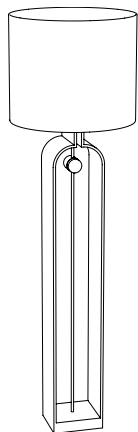

HOLLY HUNT STUDIO

FLOOR LAMPS

AVA FLOOR LAMP AVA-FL

DIMENSIONS: 19 Diameter x 65.25H measurement with shade
Shade: 19 Diameter x 16H

FINISH: Medium Bronze Patina
Golden Bronze Patina

SHADE: Aquarelle Shade

BULB: 150 watt maximum

CERTIFICATION: U.L. listed

STOCK: IN STOCK PROGRAM

NOTES: Dimmer located at the center pendulum