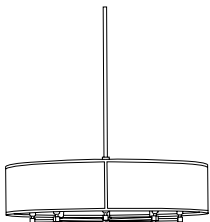

EUCLID CHANDELIER EUØ-CHN

DIMENSIONS: 25.5 Diameter x 6H (WITHOUT STEM)
 DESCRIPTION: 4 Glass Panels
 FINISHES: Bronze Patina or Medium Bronze Patina
 Golden Bronze Patina
 Polished Nickel
 BULB: 8 x 60 watt maximum candelabra bulb
 DROP: Standard drop from 11" to 39"
 For overall drops from 39" to 51"
 For overall drops from 51" to 63"
 For overall drops from 63" to 72"
 Stem length not adjustable upon installation.

SIZE 2
 DIMENSIONS: 12W x 12D x 14H
 14W x 14D at bottom
 FINISHES: Bronze Patina
 STEM: 36" stem (MAY BE CUT ON SITE)
 70" stem (MAY BE CUT ON SITE)
 BULB: 4 x 60 watt maximum candelabra bulbs

CERTIFICATION: U.L. listed

PARIS CHANDELIER ROUND

PRØ-CHN

DIMENSIONS: 24 Diameter x 13H (WITHOUT STEM)
 DESCRIPTION: Inset: Rice paper
 FINISHES: Antique Bronze
 Polished Nickel
 BULB: 8 x 25 watt maximum candelabra bulbs
 STEM: Standard stem: Up to 36"
 Stem over 36" – 72"
 Stem over 72" – 90"
 Stem length to be specified upon ordering
 Stem length not adjustable upon installation

CERTIFICATION: U.L. listed

NOTES: Custom bracket upcharge for sloped ceiling. Please call for a quote.
 For replacement stem, please call for a quote.

PARIS CHANDELIER OVAL

PRØ-CHN

DIMENSIONS: 42W X 26D X 14H (WITHOUT STEM)
 DESCRIPTION: Inset: Rice paper
 FINISHES: Antique Bronze
 Polished Nickel
 BULB: 8 x 25 watt maximum candelabra bulbs
 STEM: Standard stem: Up to 36"
 Stem over 36" – 72"
 Stem over 72" – 90"
 Stem length to be specified upon ordering
 Stem length not adjustable upon installation