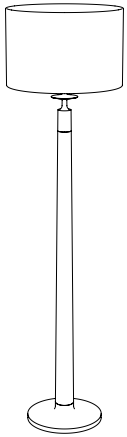

BULB: 75 watt maximum bulb

STOCK: IN STOCK PROGRAM

BRONZE COLUMN TABLE LAMP BRZØ-TL

DIMENSIONS: 12.75 Diameter x 27H measurement with shade
Shade: 12.5 Diameter x 9.5H

FINISHES: Bronze Patina

SHADE: Aquarelle shade
Silk Shade (SPECIAL ORDER ONLY)

DIMENSIONS: 20 Diameter x 64.5H measurement with shade
Shade: 20 Diameter at base x 15.25H

FINISHES: Bronze Patina
Golden Bronze Patina
Polished Nickel

SHADE: Aquarelle Shade
Silk Shade (SPECIAL ORDER)

BULB: 150 watt maximum

DIMENSIONS: 19.25W x 6D x 53.5H when arm is fully extended

FINISHES: Medium Bronze
Golden Bronze
Polished Nickel

BULB: LED

STOCK: IN STOCK PROGRAM

NOTES: Dimmer switch on body

PARIS FLOOR LAMP

PRØ-FL

DIMENSIONS: 11.75W x 11.75D x 57H measurement with shade
Shade: 9W x 10D at base x 10.75H

DIMENSIONS: 20 Diameter x 66H measurement with shade
Shade: 20 Diameter x 13.5H

FINISH: Golden Bronze Patina
Polished Nickel

SHADE: Aquarelle Shade
Silk Shade (SPECIAL ORDER)

BULB: 150 watt maximum

CERTIFICATION: U.L. Listed